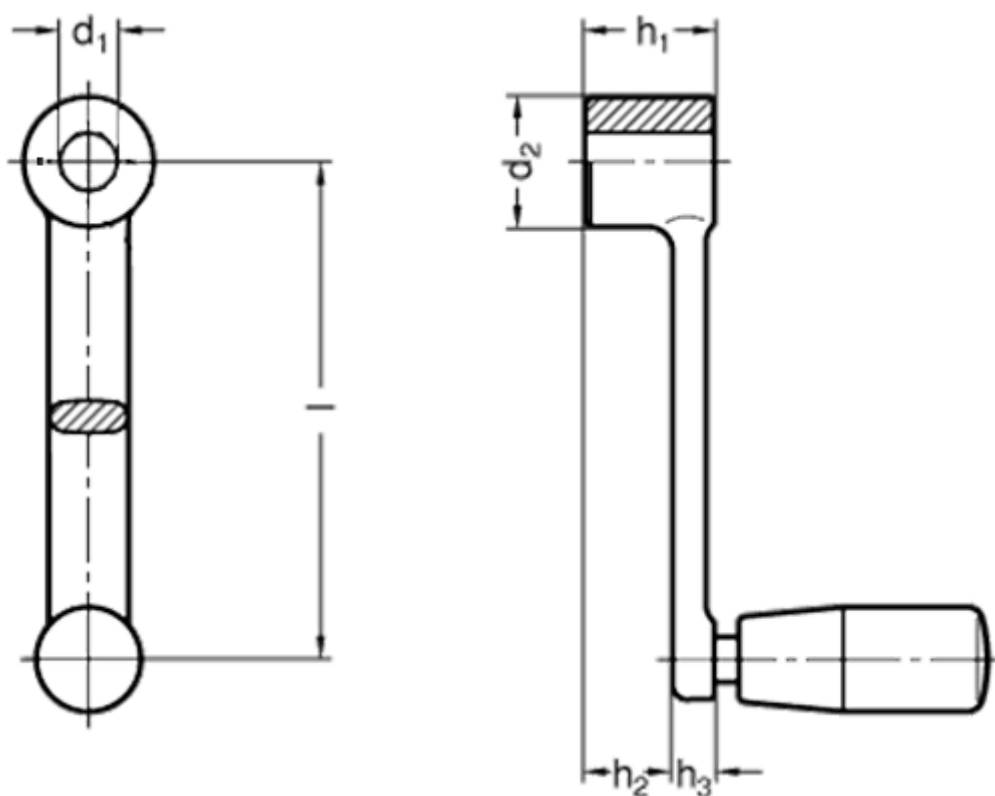

# Data Sheet

Article number: 201567281  
Description: E+G Crank handle  
GN 269-100-B12

## Measures

d1	= 12
d2	= 26
h1	= 26
h2	= 17.7
h3	= 8
Handle	= 21
l	= 100